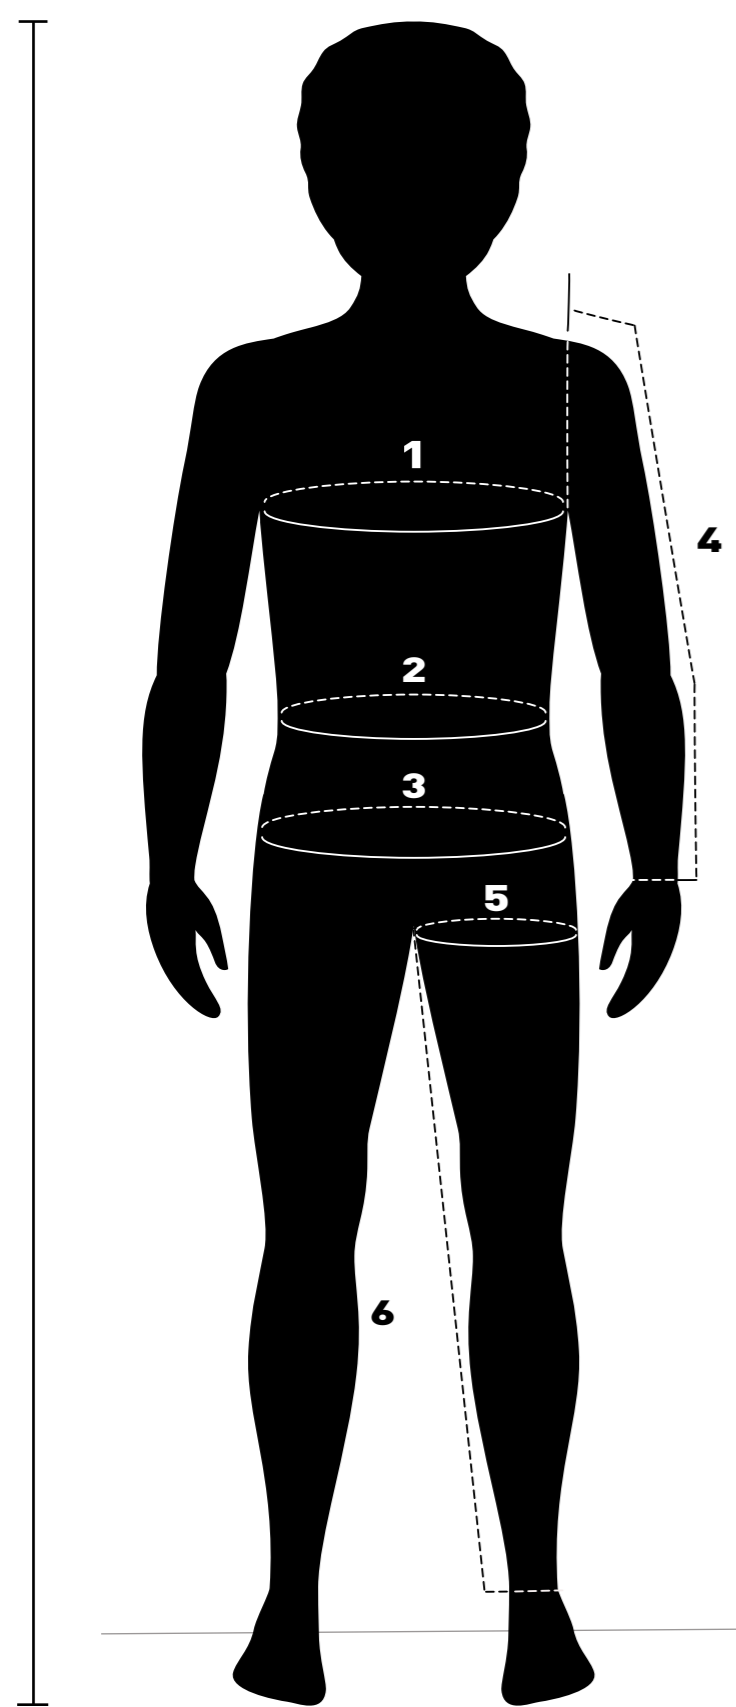

## HOW TO MEASURE?

Measure directly on your body contour (in centimeters). Round the area to be measured with a measuring tape. Neither loose or tight. Once you have all the measurements, find the corresponding size in the chart below. In case you doubt between two sizes, we suggest you to choose the larger one.

**\*HEIGHT:** measure the height from head to toe.

**1**  
**CHEST CONTOUR:**  
Extend your arms and round chest area just underneath and measure it.

**2**  
**WAIST CONTOUR:**  
Measure waist contour underneath underneath the belly button, rounding this area.

**3**  
**HIP CONTOUR:**  
Measure by the widest part of the hip, rounding this area.

**4**  
**ARM LENGTH:**  
Put the arm semi-flexed and measure from shoulder to wrist, skirting the elbow.

**5**  
**THIGH CONTOUR:**  
Measure the part of the thigh below the crotch, rounding this area.

**6**  
**CROTCH LENGTH:**  
Spread your legs slightly and measure from the inside of the legs, from the crotch to the ankle.